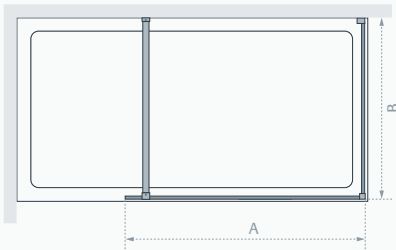

Marseilles

A modern classic reflecting real beauty in its simplicity. Add a touch of glamour with natural textures, chic colourways and luxurious accessories.

from **£687.60** Inc. VAT

Shower Screen Front Panel

Standard Sizes (A x height)	Width – No Adjustment	Price Exc. VAT	Price Inc. VAT	Order Code
1200 x 2000	1167	£317.00	£380.40	LK815-120 05

End Panel

Standard Sizes (B x height)	Width Adjustment	Price Exc. VAT	Price Inc. VAT	Order Code
700 x 2000	680 - 715	£256.00	£307.20	LK818-070 05
750 x 2000	730 - 765	£266.00	£319.20	LK818-075 05
800 x 2000	780 - 815	£274.00	£328.80	LK818-080 05
900 x 2000	880 - 915	£292.00	£350.40	LK818-090 05
1000 x 2000	980 - 1015	£309.00	£370.80	LK818-100 05

All measurements are in mm

Optional screen construction: Cannes and Marseilles Shower Screens may be used in conjunction with Palma Side Panel with addition of main bracing kit. Contact Lakes Bathrooms for advice.

Please Note: To create your Marseilles shower enclosure you will need to select one product from each table.