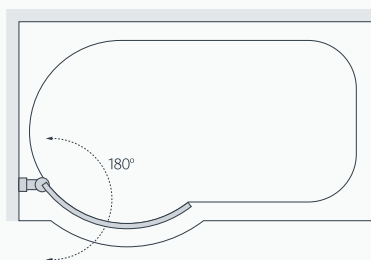

Arc Bath Screens

Designed to complement a wide range of sculpted bath forms, the Arc screen offers a beautifully harmonious solution. Please seek advice to ensure compatibility with your chosen bath.

from **£321.60** Inc. VAT

Specifications

Standard Sizes (width x height)	Width Adjustment	Price Exc. VAT	Price Inc. VAT	Order Code Silver	Order Code White
730 x 1400	730 - 755	£268.00	£321.60	ARC 05	ARC 30
745 x 1500	745 - 770	£300.00	£360.00	ARCH 05 (with towel rail)	n/a

All measurements are in mm