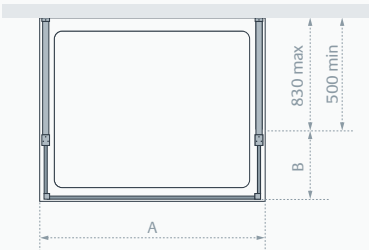

from **£570.00** Inc. VAT

Shower Screen

Standard Sizes (A x B x height)	Width – No Adjustment	Price Exc. VAT	Price Inc. VAT	Order Code
1200 x 320 x 2000	1178	£475.00	£570.00	LK811-120-32 05

All measurements are in mm