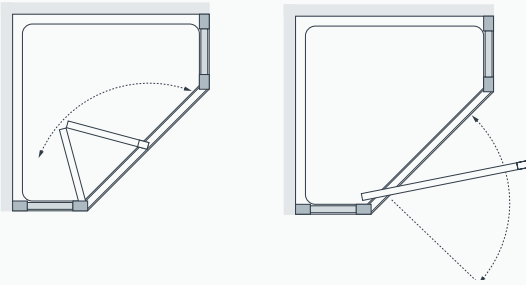

Standard Sizes (width x height)	Width Adjustment	Door Opening Sizes	Price Exc. VAT	Price Inc. VAT	Order Code Silver	Order Code White
750 x 1850	710 - 740	400	£407.00	£488.40	LK1C075 05	LK1C075 30
800 x 1850	750 - 780	450	£425.00	£510.00	LK1C080 05	LK1C080 30
900 x 1850	850 - 880	490	£445.00	£534.00	LK1C090 05	LK1C090 30

30mm Extension Profile £24.00 Inc. VAT (LEP 05 Silver, LEP 30 White) – see page 88.
All measurements are in mm

Pentagon

Bold lines and a striking shape make our Pentagon enclosure a distinctive choice with the freedom to add a pivoting door or, as shown, a bi-fold design.

from **£585.60** Inc. VAT

Specifications

	Standard Sizes (width x height)	Width Adjustment	Door Opening Sizes	Price Exc. VAT	Price Inc. VAT	Order Code Silver	Order Code White
Pentagon Side Panels	350 x 1850	340 - 400		£243.00	£291.60	LPE34-40 05	LPE34-40 30
Framed Bi-Fold Door	700 x 1850	660 - 720	480	£294.00	£352.80	LK1B070 05	LK1B070 30
Framed Pivot Door	700 x 1850	660 - 720	450	£245.00	£294.00	LK1P070 05	LK1P070 30

All measurements are in mm

Semi-Frameless Shower Enclosures

Slimmer profiles and elegant design details create a more contemporary look.

'Single Rail' Quadrant and Offset Quadrant

Designed with affordability in mind, the handsome curves of this corner design and spacious offset option are complemented by a subtly rounded profile.