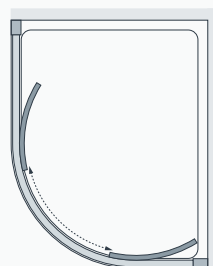

Offset+ Right-Hand Tray

Specifications (Quadrant+)

Standard Sizes (width x height)	Width Adjustment	Door Opening Sizes	Price Exc. VAT	Price Inc. VAT	Order Code Silver	Order Code White
800 x 1850	765 - 790	370	£577.00	£692.40	LKR800 05	LKR800 30
900 x 1850	865 - 890	530	£599.00	£718.80	LKR900 05	LKR900 30
1000 x 1850	965 - 990	530	£620.00	£744.00	LKR1000 05	LKR1000 30

Specifications (Offset Quadrant+)

900 x 800 x 1850	865-890 & 765-790	450	£579.00	£694.80	LKR900800 05	LKR900800 30
1000 x 800 x 1850	965-990 & 765-790	450	£682.00	£818.40	LKR1000800 05	LKR1000800 30
1200 x 800 x 1850	1165-1190 & 765-790	450	£773.00	£927.60	LKR1200800 05	LKR1200800 30
1200 x 900 x 1850	1165-1190 & 865-890	530	£793.00	£951.60	LKR1200900 05	LKR1200900 30

30mm Quadrant Extension Profile £32.41 Inc. VAT (LKR-C001 Silver, LKR-W001 White) – see page 88.

Special height 1750mm doors are available upon request. All measurements are in mm