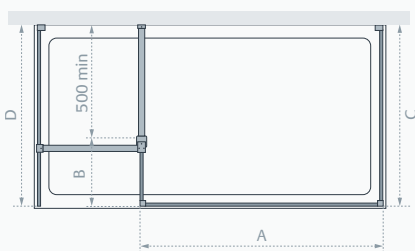

from **£1,104.00** Inc. VAT

Shower Panel & Bypass

Standard Sizes (A x B x height)	Width – No Adjustment	Price Exc. VAT	Price Inc. VAT	Order Code
750 x 320 x 2000	783	£365.00	£438.00	LK814-075-32 05
850 x 320 x 2000	883	£383.00	£459.60	LK814-085-32 05
950 x 320 x 2000	983	£400.00	£480.00	LK814-095-32 05
1050 x 320 x 2000	1078	£416.00	£499.20	LK814-105-32 05
1150 x 320 x 2000	1178	£433.00	£519.60	LK814-115-32 05