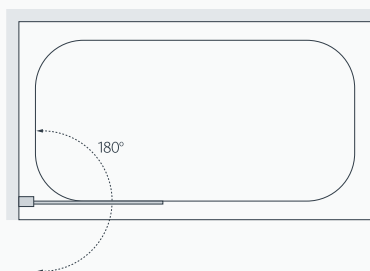

Square Bath Screens

Crisp, clean lines make the perfect marriage of form and function. A distinctively deep screen can be created using the double panel screen.

from **£224.40** Inc. VAT

Specifications

Standard Sizes (width x height)	Width Adjustment	Price Exc. VAT	Price Inc. VAT	Order Code Silver	Order Code White
800 x 1500	800 - 825	£187.00	£224.40	SS50 05	SS50 30
800 x 1500	800 - 825	£225.00	£270.00	SS55 05 (with towel rail)	SS55 30 (with towel rail)
944 (318 + 626) x 1500	945 - 970	£304.00	£364.80	SS60 05	SS60 30
944 (318 + 626) x 1500	945 - 970	£321.00	£385.20	SS66 05 (with towel rail)	SS66 30 (with towel rail)

All measurements are in mm