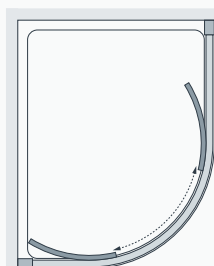

Offset Left-Hand Tray