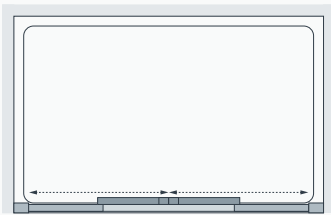

All measurements are in mm

Semi-Frameless Double Slider Door

Sleek and practical, the smooth running double door design offers easy access to the enclosure.

from **£518.40** Inc. VAT

Specifications

Standard Sizes (width x height)	Width Adjustment	Door Opening Size	Price Exc. VAT	Price Inc. VAT	Order Code Silver	Order Code White
1200 x 1850	1140 - 1200	430	£432.00	£518.40	LKV2DS120	n/a
1400 x 1850	1340 - 1400	530	£462.00	£554.40	LKV2DS140	n/a
1500 x 1850	1440 - 1500	580	£477.00	£572.40	LKV2DS150	n/a
1600 x 1850	1540 - 1600	630	£497.00	£596.40	LKV2DS160	n/a
1700 x 1850	1640 - 1700	680	£512.00	£614.40	LKV2DS170	n/a
1800 x 1850	1740 - 1800	730	£528.00	£633.60	LKV2DS180	n/a