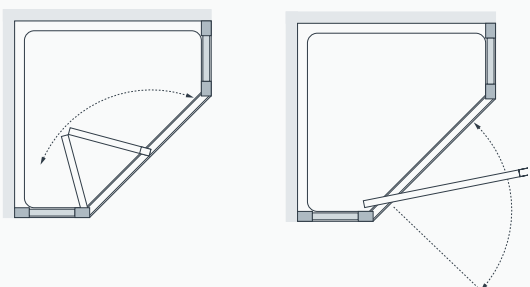

from **£547.20** Inc. VAT

Specifications

Standard Sizes (width x height)	Width Adjustment	Door Opening Sizes	Price Exc. VAT	Price Inc. VAT	Order Code Silver	Order Code White
750 x 1850	710 - 740	375	£456.00	£547.20	LKVC075 05	LKVC075 30
800 x 1850	750 - 780	415	£472.00	£566.40	LKVC080 05	LKVC080 30
900 x 1850	850 - 880	460	£498.00	£597.60	LKVC090 05	LKVC090 30
1000 x 1850	950 - 980	530	£528.00	£633.60	LKVC100 05	LKVC100 30

30mm Extension Profile £24.00 Inc. VAT (LEP 05 Silver, LEP 30 White) – see page 88.

Special height 1750mm doors are available upon request.

All measurements are in mm

Semi-Frameless Pentagon

Great for situations where space might prevent using a conventional corner unit the practical Pentagon can be fitted with your choice of bi-folding or pivoting door.

from **£620.40** Inc. VAT

Specifications

	Standard Sizes (width x height)	Width Adjustment	Door Opening Sizes	Price Exc. VAT	Price Inc. VAT	Order Code Silver	Order Code White
Pentagon Side Panels	350 x 1850	340 - 400		£243.00	£291.60	LPE34-40 05	LPE34-40 30
Semi-Frameless Bi-Fold Door	700 x 1850	660 - 720	425	£329.00	£394.80	LKVB070 05	LKVB070 30
Semi-Frameless Pivot Door	700 x 1850	660 - 720	420	£274.00	£328.80	LKVP070 05	LKVP070 30