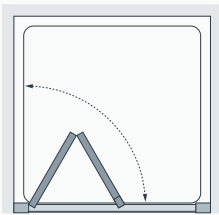

Semi-Frameless Bi-Fold Door

Where space is at a premium this simple design provides a stylish solution, complete with an attractive handle detail.

from **£394.80** Inc. VAT

Specifications

Standard Sizes (width x height)	Width Adjustment	Door Opening Sizes	Price Exc. VAT	Price Inc. VAT	Order Code Silver	Order Code White
700 x 1850	660 - 720	425	£329.00	£394.80	LKVB070 05	LKVB070 30
750 x 1850	720 - 780	485	£344.00	£412.80	LKVB075 05	LKVB075 30
800 x 1850	760 - 820	525	£362.00	£434.40	LKVB080 05	LKVB080 30
900 x 1850	840 - 900	605	£386.00	£463.20	LKVB090 05	LKVB090 30
1000 x 1850	940 - 1000	705	£415.00	£498.00	LKVB1000 05	LKVB1000 30

30mm Extension Profile £24.00 Inc. VAT (LEP 05 Silver, LEP 30 White) – see page 88.

Note: Maximum adjustment range is reduced by 15mm when used in conjunction with the In Line Panel Pack p.55.

Special height 1750mm doors are available upon request.

All measurements are in mm