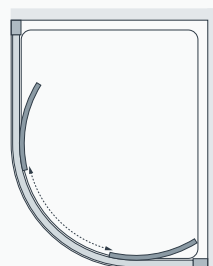

Offset Right-Hand Tray

Specifications (Single Rail Quadrant)

Standard Sizes (width x height)	Width Adjustment	Door Opening Size	Price Exc. VAT	Price Inc. VAT	Order Code Silver	Order Code White
800 x 1850	765-790	370	£389.00	£466.80	LKV2R800 05	n/a
900 x 1850	865-890	530	£399.00	£478.80	LKV2R900 05	n/a
1000 x 1850	965-990	530	£409.00	£490.80	LKV2R1000 05	n/a

Specifications (Offset Quadrant)

900 x 800 x 1850	865-890 x 765-790	450	£399.00	£478.80	LKV2R900800 05	n/a
1000 x 800 x 1850	965-990 x 765-790	450	£429.00	£514.80	LKV2R1000800 05	n/a
1200 x 800 x 1850	1165-1190 x 765-790	450	£449.00	£538.80	LKV2R1200800 05	n/a
1200 x 900 x 1850	1165-1190 x 865-890	530	£459.00	£550.80	LKV2R1200900 05	n/a

30mm Quadrant Extension Profile £32.41 Inc. VAT (LKR-C001 Silver) – see page 88. All measurements are in mm