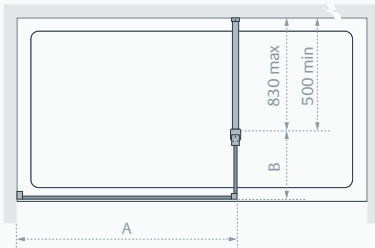

from **£453.60** Inc. VAT

Shower Panel & Bypass

Standard Sizes (A x B x height)	Width Adjustment	Price Exc. VAT	Price Inc. VAT	Order Code
900 x 320 x 2000	880 - 915	£378.00	£453.60	LK812-090-32 05
1100 x 320 x 2000	1080 - 1115	£457.00	£548.40	LK812-110-32 05
1200 x 320 x 2000	1180 - 1215	£474.00	£568.80	LK812-120-32 05