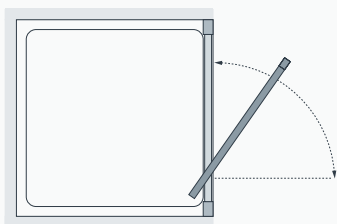

All measurements are in mm

Semi-Frameless Pivot Door

Deceptively simple yet simply stunning. The semi-frameless door creates a particularly slim profile to complement the simplicity of many modern suites.

from **£328.80** Inc. VAT

Specifications

Standard Sizes (width x height)	Width Adjustment	Door Opening Sizes	Price Exc. VAT	Price Inc. VAT	Order Code Silver	Order Code White
700 x 1850	660 - 720	420	£274.00	£328.80	LKVP070 05	LKVP070 30
750 x 1850	720 - 780	480	£290.00	£348.00	LKVP075 05	LKVP075 30
800 x 1850	760 - 820	500	£303.00	£363.60	LKVP080 05	LKVP080 30
900 x 1850	840 - 900	550	£322.00	£386.40	LKVP090 05	LKVP090 30
1000 x 1850	940 - 1000	590	£340.00	£408.00	LKVP100 05	LKVP100 30