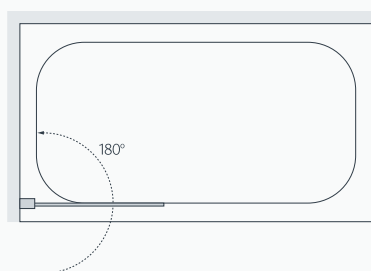

An elegantly simple solution with an attractive curve to the top of the screen and effective sealing along the bath top.

from **£211.20** Inc. VAT

Specifications

Standard Sizes (width x height)	Width Adjustment	Price Exc. VAT	Price Inc. VAT	Order Code Silver	Order Code White
800 x 1400	800 - 825	£176.00	£211.20	SS10 05	SS10 30
800 x 1400	800 - 825	£197.00	£236.40	SS11 05 (with towel rail)	SS11 30 (with towel rail)
975 (315 + 660) x 1400	975 - 1000	£294.00	£352.80	SS20 05	SS20 30
975 (315 + 660) x 1400	975 - 1000	£313.00	£375.60	SS22 05 (with towel rail)	SS22 30 (with towel rail)

Specifications

Standard Sizes (width x height)	Width Adjustment	Price Exc. VAT	Price Inc. VAT	Order Code Silver	Order Code White
860 x 1400	860 - 885	£196.00	£235.20	SS30 05	SS30 30
860 x 1400	860 - 885	£214.00	£256.80	SS33 05 (with towel rail)	SS33 30 (with towel rail)
1175 (375 + 800) x 1400	1175 - 1200	£294.00	£352.80	SS40 05	SS40 30
1175 (375 + 800) x 1400	1175 - 1200	£313.00	£375.60	SS44 05 (with towel rail)	SS44 30 (with towel rail)