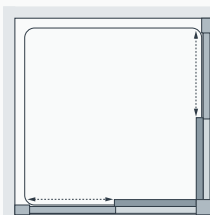

Framed Corner Entry

A great self-contained design featuring sliding doors to each side of the enclosure and combining quality and practicality in one elegant solution.

from **£488.40** Inc. VAT

Specifications

Standard Sizes (width x height)	Width Adjustment	Door Opening Sizes	Price Exc. VAT	Price Inc. VAT	Order Code Silver	Order Code White
750 x 1850	710 - 740	400	£407.00	£488.40	LK1C075 05	LK1C075 30
800 x 1850	750 - 780	450	£425.00	£510.00	LK1C080 05	LK1C080 30
900 x 1850	850 - 880	490	£445.00	£534.00	LK1C090 05	LK1C090 30

30mm Extension Profile £24.00 Inc. VAT (LEP 05 Silver, LEP 30 White) – see page 88.
All measurements are in mm