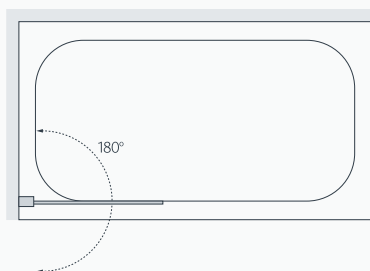

All measurements are in mm

Bath Screens

The convenience of an invigorating shower or the indulgence of soaking in a long, hot bath. With one of our bath screens you can enjoy the best of both worlds.

Curved Bath Screens

An elegantly simple solution with an attractive curve to the top of the screen and effective sealing along the bath top.

from **£211.20** Inc. VAT

Specifications

Standard Sizes (width x height)	Width Adjustment	Price Exc. VAT	Price Inc. VAT	Order Code Silver	Order Code White
800 x 1400	800 - 825	£176.00	£211.20	SS10 05	SS10 30
800 x 1400	800 - 825	£197.00	£236.40	SS11 05 (with towel rail)	SS11 30 (with towel rail)
975 (315 + 660) x 1400	975 - 1000	£294.00	£352.80	SS20 05	SS20 30
975 (315 + 660) x 1400	975 - 1000	£313.00	£375.60	SS22 05 (with towel rail)	SS22 30 (with towel rail)