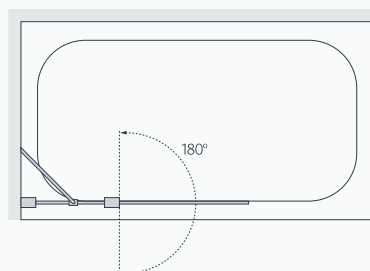

Specifications

Standard Sizes (width x height)	Width Adjustment	Price Exc. VAT	Price Inc. VAT	Order Code Silver	Order Code White
860 x 1400	860 - 885	£196.00	£235.20	SS30 05	SS30 30
860 x 1400	860 - 885	£214.00	£256.80	SS33 05 (with towel rail)	SS33 30 (with towel rail)
1175 (375 + 800) x 1400	1175 - 1200	£294.00	£352.80	SS40 05	SS40 30
1175 (375 + 800) x 1400	1175 - 1200	£313.00	£375.60	SS44 05 (with towel rail)	SS44 30 (with towel rail)

Crisp, clean lines make the perfect marriage of form and function. A distinctively deep screen can be created using the double panel screen.

from **£224.40** Inc. VAT

Specifications

Standard Sizes (width x height)	Width Adjustment	Price Exc. VAT	Price Inc. VAT	Order Code Silver	Order Code White
800 x 1500	800 - 825	£187.00	£224.40	SS50 05	SS50 30
800 x 1500	800 - 825	£225.00	£270.00	SS55 05 (with towel rail)	SS55 30 (with towel rail)
944 (318 + 626) x 1500	945 - 970	£304.00	£364.80	SS60 05	SS60 30
944 (318 + 626) x 1500	945 - 970	£321.00	£385.20	SS66 05 (with towel rail)	SS66 30 (with towel rail)