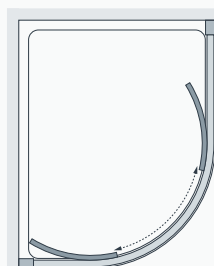

Offset+ Left-Hand Tray