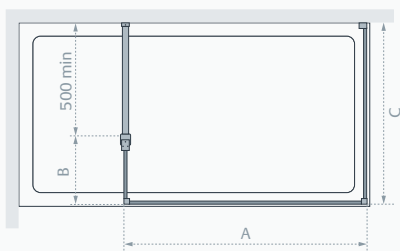

from **£766.80** Inc. VAT

Shower Panel & Bypass

Standard Sizes (A x B x height)	Width – No Adjustment	Price Exc. VAT	Price Inc. VAT	Order Code
750 x 320 x 2000	783	£365.00	£438.00	LK814-075-32 05
850 x 320 x 2000	883	£383.00	£459.60	LK814-085-32 05
950 x 320 x 2000	983	£400.00	£480.00	LK814-095-32 05
1050 x 320 x 2000	1078	£416.00	£499.20	LK814-105-32 05
1150 x 320 x 2000	1178	£433.00	£519.60	LK814-115-32 05