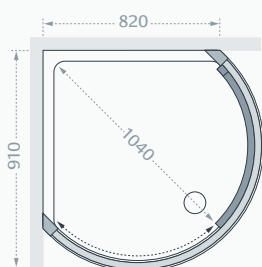

Curved Corner Slider

A symphony of elegant curves create a strong contemporary feel, complemented by an elegantly bowed handle. The sliding door creates a particularly generous opening.

from **£1,033.20** Inc. VAT

This Curved Corner Slider is unique to the Lakes Classic Collection and requires a special resin shower tray, which can only be obtained from Lakes Bathrooms. Please contact Lakes Bathrooms if advice is required.

Specifications

Door	Standard Size (width x height)	Width Adjustment	Door Opening Size	Price Exc. VAT	Price Inc. VAT	Order Code Silver	Order Code White
	900 x 1850	872 - 887	575	£707.00	£848.40	LKSDQ900 05	LKSDQ900 30
Shower Trays	Standard Sizes	Tray Type					
	910 x 910 x 40	Standard inc. 90mm waste		£154.00	£184.80		LKSDQ-900S
	910 x 910 x 135	Easy-Plumb inc. panels, legs, fixings and 90mm high flow chrome waste		£273.00	£327.60		LKSDQ-900E

All measurements are in mm