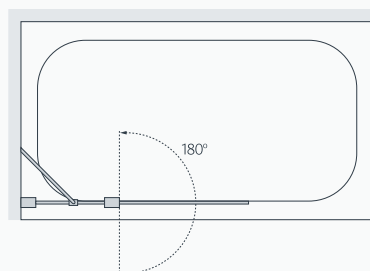

All measurements are in mm

Bath Screens

The convenience of an invigorating shower or the indulgence of soaking in a long, hot bath. With one of our bath screens you can enjoy the best of both worlds.

Curved Bath Screens

An elegantly simple solution with an attractive curve to the top of the screen and effective sealing along the bath top.

from **£211.20** Inc. VAT

Specifications

Standard Sizes (width x height)	Width Adjustment	Price Exc. VAT	Price Inc. VAT	Order Code Silver	Order Code White
800 x 1400	800 - 825	£176.00	£211.20	SS10 05	SS10 30
800 x 1400	800 - 825	£197.00	£236.40	SS11 05 (with towel rail)	SS11 30 (with towel rail)
975 (315 + 660) x 1400	975 - 1000	£294.00	£352.80	SS20 05	SS20 30
975 (315 + 660) x 1400	975 - 1000	£313.00	£375.60	SS22 05 (with towel rail)	SS22 30 (with towel rail)