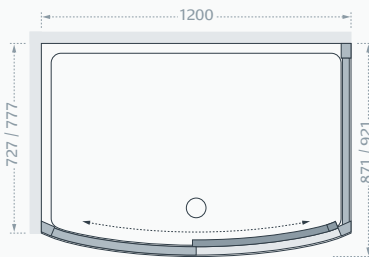

Bow Fronted Slider

The gentle curve to the front face of this luxurious enclosure adds another dimension to our Classic Collection and can be used to echo the curves of your chosen bathroom suite.

from **£842.40** Inc. VAT

This Bow Fronted Slider is unique to the Lakes Classic Collection and requires one of two special resin trays, which can only be obtained from Lakes Bathrooms. One tray accommodates, if required, a 700mm side panel and the other a 750mm side panel. Please contact Lakes Bathrooms if advice is required.

Specifications

Door	Standard Sizes (width x height)	Width Adjustment	Door Opening Sizes	Price Exc. VAT	Price Inc. VAT	Order Code Silver	Order Code White
	1200 x 1850	1160 - 1190	470	£522.00	£626.40	LKBF1200 05	LKBF1200 30
Side Panels	700 x 1850	685 - 740		£206.00	£247.20	LKBFSP070 05	LKBFSP070 30
	750 x 1850	735 - 790		£217.00	£260.40	LKBFSP075 05	LKBFSP075 30
Shower Trays	Standard Sizes	Tray Type					
	1200 x 700 x 40	Standard inc. 90mm waste		£180.00	£216.00		LKBF-700S
	1200 x 700 x 135	Easy-Plumb inc. panels, legs, fixings and 90mm high flow chrome waste		£299.00	£358.80		LKBF-700E
	1200 x 750 x 40	Standard inc. 90mm waste		£189.00	£226.80		LKBF-750S
	1200 x 750 x 135	Easy-Plumb inc. panels, legs, fixings and 90mm high flow chrome waste		£324.00	£388.80		LKBF-750E

All measurements are in mm