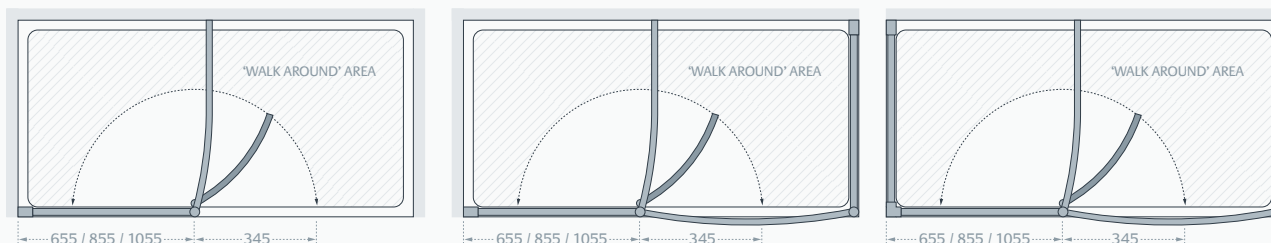

from **£640.80** Inc. VAT

*Careful consideration should be exercised if using a 700mm width tray as 'walk around' sizes may be restrictive.

Specifications

Front Panel	Standard Sizes (width x height)	Width Adjustment	Recommended Minimum Tray Size	Price Exc. VAT	Price Inc. VAT	Order Code Silver	Order Code White
	1000 x 1850 + 85	1000 - 1025	1200	£534.00	£640.80	LWS1000 05	LWS1000 30
	1200 x 1850 + 85	1200 - 1225	1400	£565.00	£678.00	LWS1200 05	LWS1200 30
	1400 x 1850 + 85	1400 - 1425	1600	£586.00	£703.20	LWS1400 05	LWS1400 30
Side Panel	Standard Sizes (width x height)	Width Adjustment					
	700 x 1850 + 85*	675 - 700		£203.00	£243.60	LWSP070 05	LWSP070 30
	750 x 1850 + 85	725 - 750		£214.00	£256.80	LWSP075 05	LWSP075 30
	800 x 1850 + 85	775 - 800		£225.00	£270.00	LWSP080 05	LWSP080 30
	900 x 1850 + 85	875 - 900		£246.00	£295.20	LWSP090 05	LWSP090 30
Return Panel	Standard Sizes (width x height)	Width Adjustment					
	700 x 1850	660 - 720		£171.00	£205.20	LWRP070 05	LWRP070 30
	750 x 1850	720 - 780		£173.00	£207.60	LWRP075 05	LWRP075 30
	800 x 1850	760 - 820		£177.00	£212.40	LWRP080 05	LWRP080 30
	900 x 1850	840 - 900		£185.00	£222.00	LWRP090 05	LWRP090 30
	1000 x 1850	940 - 1000		£195.00	£234.00	LWRP100 05	LWRP100 30