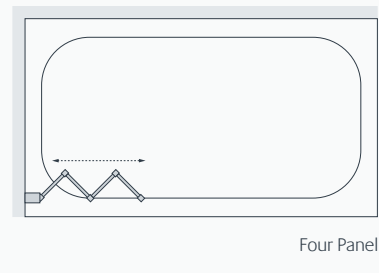

Four Panel

Specifications

Standard Sizes (width x height)	Width Adjustment	Price Exc. VAT	Price Inc. VAT	Order Code Silver	Order Code White
760 x 1400	760 - 785	£258.00	£309.60	SS70 05	SS70 30
950 (525 + 425) x 1400	950 - 975	£279.00	£334.80	SS75 05	SS75 30
1390 (525 + 438 + 427) x 1400	1390 - 1415	£300.00	£360.00	SS80 05	SS80 30
730 (250 + 166 + 166 + 148) x 1400	730 - 755	£310.00	£372.00	SS85 05	SS85 30

This product comes with 4mm glass. All measurements are in mm