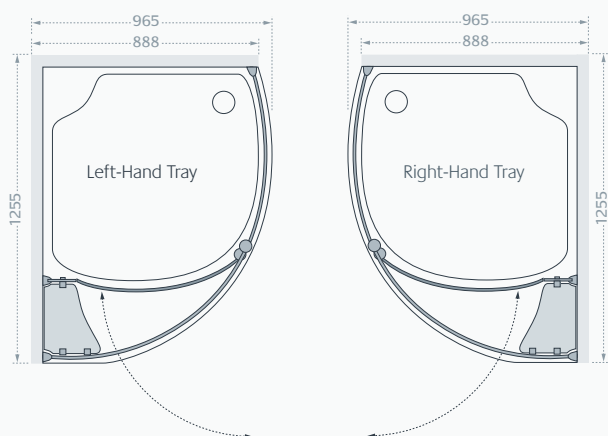

Compartment Enclosure

The perfect combination of practicality and style. The outer enclosure features three curvaceous glass shelves and a lower towel rail, while the tray, exclusive to this design, provides the ideal drying platform.

from **£1,177.20** inc. VAT