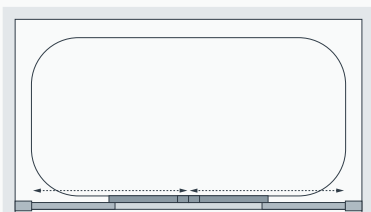

An elegant solution where space is at a premium but you still want to be able to choose between the pleasures of bathing or a real showering experience.

from **£512.40** Inc. VAT

Specifications

Door	Standard Sizes (width x height)	Width Adjustment	Door Opening Sizes	Price Exc. VAT	Price Inc. VAT	Order Code Silver	Order Code White
	1500 x 1500	1440 - 1500	580	£427.00	£512.40	LKV2BS150	n/a
	1600 x 1500	1540 - 1600	630	£453.00	£543.60	LKV2BS160	n/a
	1700 x 1500	1640 - 1700	680	£467.00	£560.40	LKV2BS170	n/a
	1800 x 1500	1740 - 1800	730	£482.00	£578.40	LKV2BS180	n/a