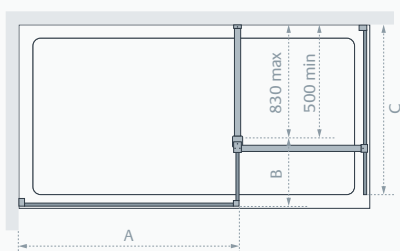

from **£735.60** Inc. VAT

Shower Panel & Bypass

Standard Sizes (A x B x height)	Width Adjustment	Price Exc. VAT	Price Inc. VAT	Order Code
900 x 320 x 2000	880 - 915	£378.00	£453.60	LK812-090-32 05
1100 x 320 x 2000	1080 - 1115	£457.00	£548.40	LK812-110-32 05
1200 x 320 x 2000	1180 - 1215	£474.00	£568.80	LK812-120-32 05