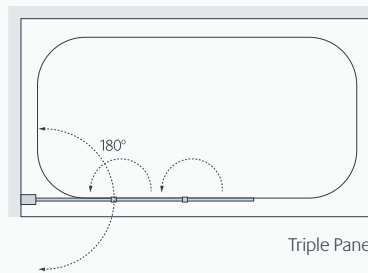

from **£309.60** Inc. VAT

Single/Double Panel

Triple Panel

Four Panel

Specifications

Standard Sizes (width x height)	Width Adjustment	Price Exc. VAT	Price Inc. VAT	Order Code Silver	Order Code White
760 x 1400	760 - 785	£258.00	£309.60	SS70 05	SS70 30
950 (525 + 425) x 1400	950 - 975	£279.00	£334.80	SS75 05	SS75 30
1390 (525 + 438 + 427) x 1400	1390 - 1415	£300.00	£360.00	SS80 05	SS80 30
730 (250 + 166 + 166 + 148) x 1400	730 - 755	£310.00	£372.00	SS85 05	SS85 30