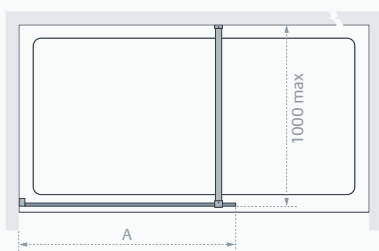

Cannes

Let the beauty of your bathroom décor shine through with the pared-down luxury of our simple Cannes screen.

from **£307.20** Inc. VAT

Shower Screen

Standard Sizes (A x height)	Width Adjustment	Price Exc. VAT	Price Inc. VAT	Order Code
750 x 2000	720 - 755	£256.00	£307.20	LK810-075 05
800 x 2000	770 - 805	£262.00	£314.40	LK810-080 05
900 x 2000	870 - 905	£278.00	£333.60	LK810-090 05
1000 x 2000	970 - 1005	£330.00	£396.00	LK810-100 05
1200 x 2000	1165 - 1200	£364.00	£436.80	LK810-120 05

Optional screen construction: Cannes and Marseilles Shower Screens may be used in conjunction with Palma Side Panel with addition of main bracing kit. Contact Lakes Bathrooms for advice.

All measurements are in mm