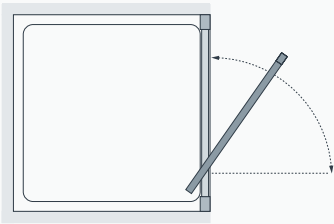

from **£352.80** Inc. VAT

Specifications

Standard Sizes (width x height)	Width Adjustment	Door Opening Sizes	Price Exc. VAT	Price Inc. VAT	Order Code Silver	Order Code White
700 x 1850	660 - 720	480	£294.00	£352.80	LK1B070 05	LK1B070 30
750 x 1850	720 - 780	540	£307.00	£368.40	LK1B075 05	LK1B075 30
800 x 1850	760 - 820	580	£324.00	£388.80	LK1B080 05	LK1B080 30
900 x 1850	840 - 900	660	£346.00	£415.20	LK1B090 05	LK1B090 30
1000 x 1850	940 - 1000	760	£372.00	£446.40	LK1B1000 05	LK1B1000 30

30mm Extension Profile £24.00 Inc. VAT (LEP 05 Silver, LEP 30 White) – see page 88.

Note: Maximum adjustment range is reduced by 15mm when used in conjunction with the In Line Panel Pack p.55.

All measurements are in mm

Framed Pivot Door

Perhaps the simplest solution we offer. The practical pivoting door means effortless showering and clean, uncluttered looks.

from **£294.00** Inc. VAT

Specifications

Standard Sizes (width x height)	Width Adjustment	Door Opening Sizes	Price Exc. VAT	Price Inc. VAT	Order Code Silver	Order Code White
700 x 1850	660 - 720	450	£245.00	£294.00	LK1P070 05	LK1P070 30
750 x 1850	720 - 780	510	£258.00	£309.60	LK1P075 05	LK1P075 30
800 x 1850	760 - 820	490	£271.00	£325.20	LK1P080 05	LK1P080 30
900 x 1850	840 - 900	510	£289.00	£346.80	LK1P090 05	LK1P090 30
1000 x 1850	940 - 1000	590	£311.00	£373.20	LK1P100 05	LK1P100 30