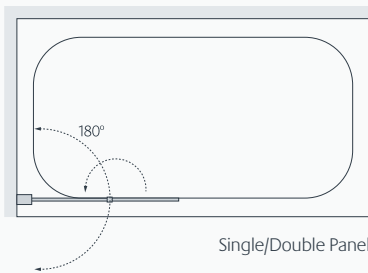

from **£309.60** Inc. VAT

Single/Double Panel

Triple Panel

Four Panel

Specifications

Standard Sizes (width x height)	Width Adjustment	Price Exc. VAT	Price Inc. VAT	Order Code Silver	Order Code White
760 x 1400	760 - 785	£258.00	£309.60	SS70 05	SS70 30
950 (525 + 425) x 1400	950 - 975	£279.00	£334.80	SS75 05	SS75 30
1390 (525 + 438 + 427) x 1400	1390 - 1415	£300.00	£360.00	SS80 05	SS80 30
730 (250 + 166 + 166 + 148) x 1400	730 - 755	£310.00	£372.00	SS85 05	SS85 30