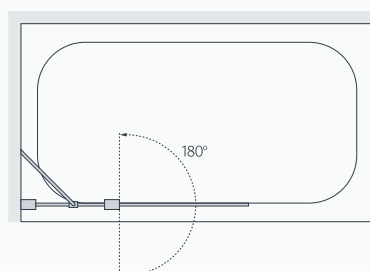

An elegantly simple solution with an attractive curve to the top of the screen and effective sealing along the bath top.

from **£211.20** Inc. VAT

Specifications

Standard Sizes (width x height)	Width Adjustment	Price Exc. VAT	Price Inc. VAT	Order Code Silver	Order Code White
800 x 1400	800 - 825	£176.00	£211.20	SS10 05	SS10 30
800 x 1400	800 - 825	£197.00	£236.40	SS11 05 (with towel rail)	SS11 30 (with towel rail)
975 (315 + 660) x 1400	975 - 1000	£294.00	£352.80	SS20 05	SS20 30
975 (315 + 660) x 1400	975 - 1000	£313.00	£375.60	SS22 05 (with towel rail)	SS22 30 (with towel rail)

Specifications

Standard Sizes (width x height)	Width Adjustment	Price Exc. VAT	Price Inc. VAT	Order Code Silver	Order Code White
860 x 1400	860 - 885	£196.00	£235.20	SS30 05	SS30 30
860 x 1400	860 - 885	£214.00	£256.80	SS33 05 (with towel rail)	SS33 30 (with towel rail)
1175 (375 + 800) x 1400	1175 - 1200	£294.00	£352.80	SS40 05	SS40 30
1175 (375 + 800) x 1400	1175 - 1200	£313.00	£375.60	SS44 05 (with towel rail)	SS44 30 (with towel rail)