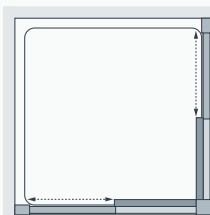

Semi-Frameless Corner Entry

Slide back the doors on their easy glide system, step in, engage the magnetic door sealing and enjoy an invigorating shower.

from **£547.20** Inc. VAT

Specifications

Standard Sizes (width x height)	Width Adjustment	Door Opening Sizes	Price Exc. VAT	Price Inc. VAT	Order Code Silver	Order Code White
750 x 1850	710 - 740	375	£456.00	£547.20	LKVC075 05	LKVC075 30
800 x 1850	750 - 780	415	£472.00	£566.40	LKVC080 05	LKVC080 30
900 x 1850	850 - 880	460	£498.00	£597.60	LKVC090 05	LKVC090 30
1000 x 1850	950 - 980	530	£528.00	£633.60	LKVC100 05	LKVC100 30

30mm Extension Profile £24.00 Inc. VAT (LEP 05 Silver, LEP 30 White) – see page 88.

Special height 1750mm doors are available upon request.

All measurements are in mm